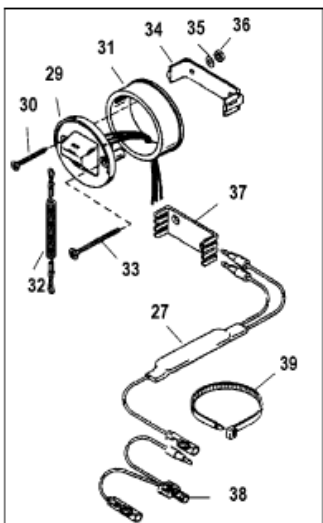

40

1599

14

20

Parts List						
Ref	Class	Part	Description	Qty	Comment	Footnote
		887767K03	START/STOP SWITCH KIT (Triple	1		
-	22	852400	FLUSH COUPLING	1		
-		15969A 3	DECK OIL FILL KIT	1		
-		812497A 2	DIODE ASSEMBLY	1	(Dual Engine)	
-		44357Q 2	FLUSHING ATTACHMENT	1		
-		881150Q 1	DUAL WATER PICK-UP FLUSH SI	1		
-	32	825191A 4	RIGGING HOSE KIT	1	SN# 0T979999 & Below	
-	32	825191A03	HOSE KIT, Rigging	1	SN# 0T980000 & Up	
-	87	19674Q 2	SWITCH/LANYARD KIT, Stop	1		
-		88334A 2	MERCATHODE KIT	1		
-	79	879899K 1	SYSTEM TACH/SPEED KIT, Gray	1		
-	79	879897K 1	SYSTEM TACH, Gray Face	1		
-	79	879899K11	SYSTEM TACH/SPEED KIT, Whit	1		
-	79	879897K11	SYSTEM TACH, White Face	1		
-		41729A 3	HOSE EXTENSION KIT	1		
-	84	877561A 2	HARNES, Adaptor	1		
-		859187A 1	TRIM SENDER	1		
-	87	887979A 2	TILT LIMIT SWITCH KIT	1		
1	1257	8742A22	TANK ASSEMBLY	1	(Non-Digital)	
1	1257	8742A21	REMOTE OIL TANK	1	(Digital)	
2		12335A 1	BRACKET KIT	1		
3		12323A 1	CORD/HOOK KIT	1		
4		12320	BRACKET	2		
5	10	79968	SCREW, (#12-11 x .750)	4		
6	36	43298A 2	CAP ASSEMBLY	1		
7	25	11332	O-RING	1		
8		816190A 4	SENDER ASSEMBLY, Oil Level	1	(Non-Digital)	
8		816190A 5	SENDER ASSEMBLY, Oil Level	1	(Digital)	
9	36	43298A 2	CAP ASSEMBLY	1		
10	25	11332	O-RING	1		
11	32	99802	TUBE	12		
12	32	99439	HOSE, (114.00 Inches)	1		
13	54	816311T	CABLE TIE, (8.00 Inches)	5		
14		17334A 2	VISUAL WARNING SYSTEM	1		
15	88	17429	LAMP	1		
16		76424	BRACKET	1		
17	16	55422	STUD, (#10-32 x 2.00)	2		
18	12	24676	WASHER, (.200 x .440 x .032)	2		
19	11	68219	NUT, (#10-32)	2		
20		15969A 3	DECK OIL FILL KIT	1		
21		15969A 5	DECK PLATE KIT	1		