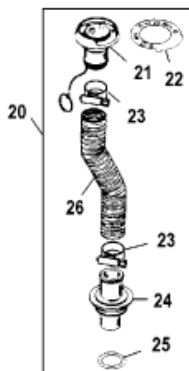

40

1599

14

20

Parts List						
Ref	Class	Part	Description	Qty	Comment	Footnote
		887767K03	START/STOP SWITCH KIT (Triple	1		
-	22	852400	FLUSH COUPLING	1		
-		15969A 3	DECK OIL FILL KIT	1		
-		812497A 2	DIODE ASSEMBLY	1	(Dual Engine)	
-		44357Q 2	FLUSHING ATTACHMENT	1		
-		881150Q 1	DUAL WATER PICK-UP FLUSH SI	1		
-	32	825191A 4	RIGGING HOSE KIT	1	SN# 0T979999 & Below	
-	32	825191A03	HOSE KIT, Rigging	1	SN# 0T980000 & Up	
-	87	19674Q 2	SWITCH/LANYARD KIT, Stop	1		
-		88334A 2	MERCATHODE KIT	1		
-	79	879899K 1	SYSTEM TACH/SPEED KIT, Gray	1		
-	79	879897K 1	SYSTEM TACH, Gray Face	1		
-	79	879899K11	SYSTEM TACH/SPEED KIT, Whit	1		
-	79	879897K11	SYSTEM TACH, White Face	1		
-		41729A 3	HOSE EXTENSION KIT	1		
-	84	877561A 2	HARNES, Adaptor	1		
-		859187A 1	TRIM SENDER	1		
-	87	887979A 2	TILT LIMIT SWITCH KIT	1		
1	1257	8742A22	TANK ASSEMBLY	1	(Non-Digital)	
1	1257	8742A21	REMOTE OIL TANK	1	(Digital)	
2		12335A 1	BRACKET KIT	1		
3		12323A 1	CORD/HOOK KIT	1		
4		12320	BRACKET	2		
5	10	79968	SCREW, (#12-11 x .750)	4		
6	36	43298A 2	CAP ASSEMBLY	1		
7	25	11332	O-RING	1		
8		816190A 4	SENDER ASSEMBLY, Oil Level	1	(Non-Digital)	
8		816190A 5	SENDER ASSEMBLY, Oil Level	1	(Digital)	
9	36	43298A 2	CAP ASSEMBLY	1		
10	25	11332	O-RING	1		
11	32	99802	TUBE	12		
12	32	99439	HOSE, (114.00 Inches)	1		
13	54	816311T	CABLE TIE, (8.00 Inches)	5		
14		17334A 2	VISUAL WARNING SYSTEM	1		
15	88	17429	LAMP	1		
16		76424	BRACKET	1		
17	16	55422	STUD, (#10-32 x 2.00)	2		
18	12	24676	WASHER, (.200 x .440 x .032)	2		
19	11	68219	NUT, (#10-32)	2		
20		15969A 3	DECK OIL FILL KIT	1		
21		15969A 5	DECK PLATE KIT	1		