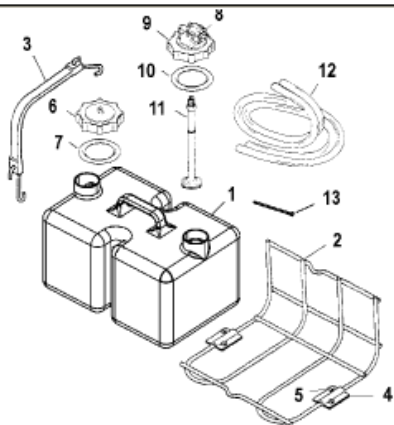

40

1599

14

20

Parts List						
Ref	Class	Part	Description	Qty	Comment	Footnote
		887767K03	START/STOP SWITCH KIT (Triple	1		
-	22	852400	FLUSH COUPLING	1		
-		15969A 3	DECK OIL FILL KIT	1		
-		812497A 2	DIODE ASSEMBLY	1	(Dual Engine)	
-		44357Q 2	FLUSHING ATTACHMENT	1		
-		881150Q 1	DUAL WATER PICK-UP FLUSH SI	1		
-	32	825191A 4	RIGGING HOSE KIT	1	SN# 0T979999 & Below	
-	32	825191A03	HOSE KIT, Rigging	1	SN# 0T980000 & Up	
-	87	19674Q 2	SWITCH/LANYARD KIT, Stop	1		
-		88334A 2	MERCATHODE KIT	1		
-	79	879899K 1	SYSTEM TACH/SPEED KIT, Gray	1		
-	79	879897K 1	SYSTEM TACH, Gray Face	1		
-	79	879899K11	SYSTEM TACH/SPEED KIT, Whit	1		
-	79	879897K11	SYSTEM TACH, White Face	1		
-		41729A 3	HOSE EXTENSION KIT	1		
-	84	877561A 2	HARNES, Adaptor	1		
-		859187A 1	TRIM SENDER	1		
-	87	887979A 2	TILT LIMIT SWITCH KIT	1		
1	1257	8742A22	TANK ASSEMBLY	1	(Non-Digital)	
1	1257	8742A21	REMOTE OIL TANK	1	(Digital)	
2		12335A 1	BRACKET KIT	1		
3		12323A 1	CORD/HOOK KIT	1		
4		12320	BRACKET	2		
5	10	79968	SCREW, (#12-11 x .750)	4		
6	36	43298A 2	CAP ASSEMBLY	1		
7	25	11332	O-RING	1		
8		816190A 4	SENDER ASSEMBLY, Oil Level	1	(Non-Digital)	
8		816190A 5	SENDER ASSEMBLY, Oil Level	1	(Digital)	
9	36	43298A 2	CAP ASSEMBLY	1		
10	25	11332	O-RING	1		
11	32	99802	TUBE	12		
12	32	99439	HOSE, (114.00 Inches)	1		
13	54	816311T	CABLE TIE, (8.00 Inches)	5		
14		17334A 2	VISUAL WARNING SYSTEM	1		
15	88	17429	LAMP	1		
16		76424	BRACKET	1		
17	16	55422	STUD, (#10-32 x 2.00)	2		
18	12	24676	WASHER, (.200 x .440 x .032)	2		
19	11	68219	NUT, (#10-32)	2		
20		15969A 3	DECK OIL FILL KIT	1		
21		15969A 5	DECK PLATE KIT	1		