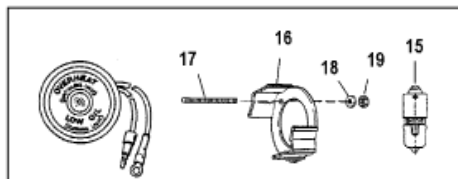

40

1599

14

20

Parts List						
Ref	Class	Part	Description	Qty	Comment	Footnote
		887767K03	START/STOP SWITCH KIT (Triple	1		
-	22	852400	FLUSH COUPLING	1		
-		15969A 3	DECK OIL FILL KIT	1		
-		812497A 2	DIODE ASSEMBLY	1	(Dual Engine)	
-		44357Q 2	FLUSHING ATTACHMENT	1		
-		881150Q 1	DUAL WATER PICK-UP FLUSH SI	1		
-	32	825191A 4	RIGGING HOSE KIT	1	SN# 0T979999 & Below	
-	32	825191A03	HOSE KIT, Rigging	1	SN# 0T980000 & Up	
-	87	19674Q 2	SWITCH/LANYARD KIT, Stop	1		
-		88334A 2	MERCATHODE KIT	1		
-	79	879899K 1	SYSTEM TACH/SPEED KIT, Gray	1		
-	79	879897K 1	SYSTEM TACH, Gray Face	1		
-	79	879899K11	SYSTEM TACH/SPEED KIT, Whit	1		
-	79	879897K11	SYSTEM TACH, White Face	1		
-		41729A 3	HOSE EXTENSION KIT	1		
-	84	877561A 2	HARNES, Adaptor	1		
-		859187A 1	TRIM SENDER	1		
-	87	887979A 2	TILT LIMIT SWITCH KIT	1		
1	1257	8742A22	TANK ASSEMBLY	1	(Non-Digital)	
1	1257	8742A21	REMOTE OIL TANK	1	(Digital)	
2		12335A 1	BRACKET KIT	1		
3		12323A 1	CORD/HOOK KIT	1		
4		12320	BRACKET	2		
5	10	79968	SCREW, (#12-11 x .750)	4		
6	36	43298A 2	CAP ASSEMBLY	1		
7	25	11332	O-RING	1		
8		816190A 4	SENDER ASSEMBLY, Oil Level	1	(Non-Digital)	
8		816190A 5	SENDER ASSEMBLY, Oil Level	1	(Digital)	
9	36	43298A 2	CAP ASSEMBLY	1		
10	25	11332	O-RING	1		
11	32	99802	TUBE	12		
12	32	99439	HOSE, (114.00 Inches)	1		
13	54	816311T	CABLE TIE, (8.00 Inches)	5		
14		17334A 2	VISUAL WARNING SYSTEM	1		
15	88	17429	LAMP	1		
16		76424	BRACKET	1		
17	16	55422	STUD, (#10-32 x 2.00)	2		
18	12	24676	WASHER, (.200 x .440 x .032)	2		
19	11	68219	NUT, (#10-32)	2		
20		15969A 3	DECK OIL FILL KIT	1		
21		15969A 5	DECK PLATE KIT	1		